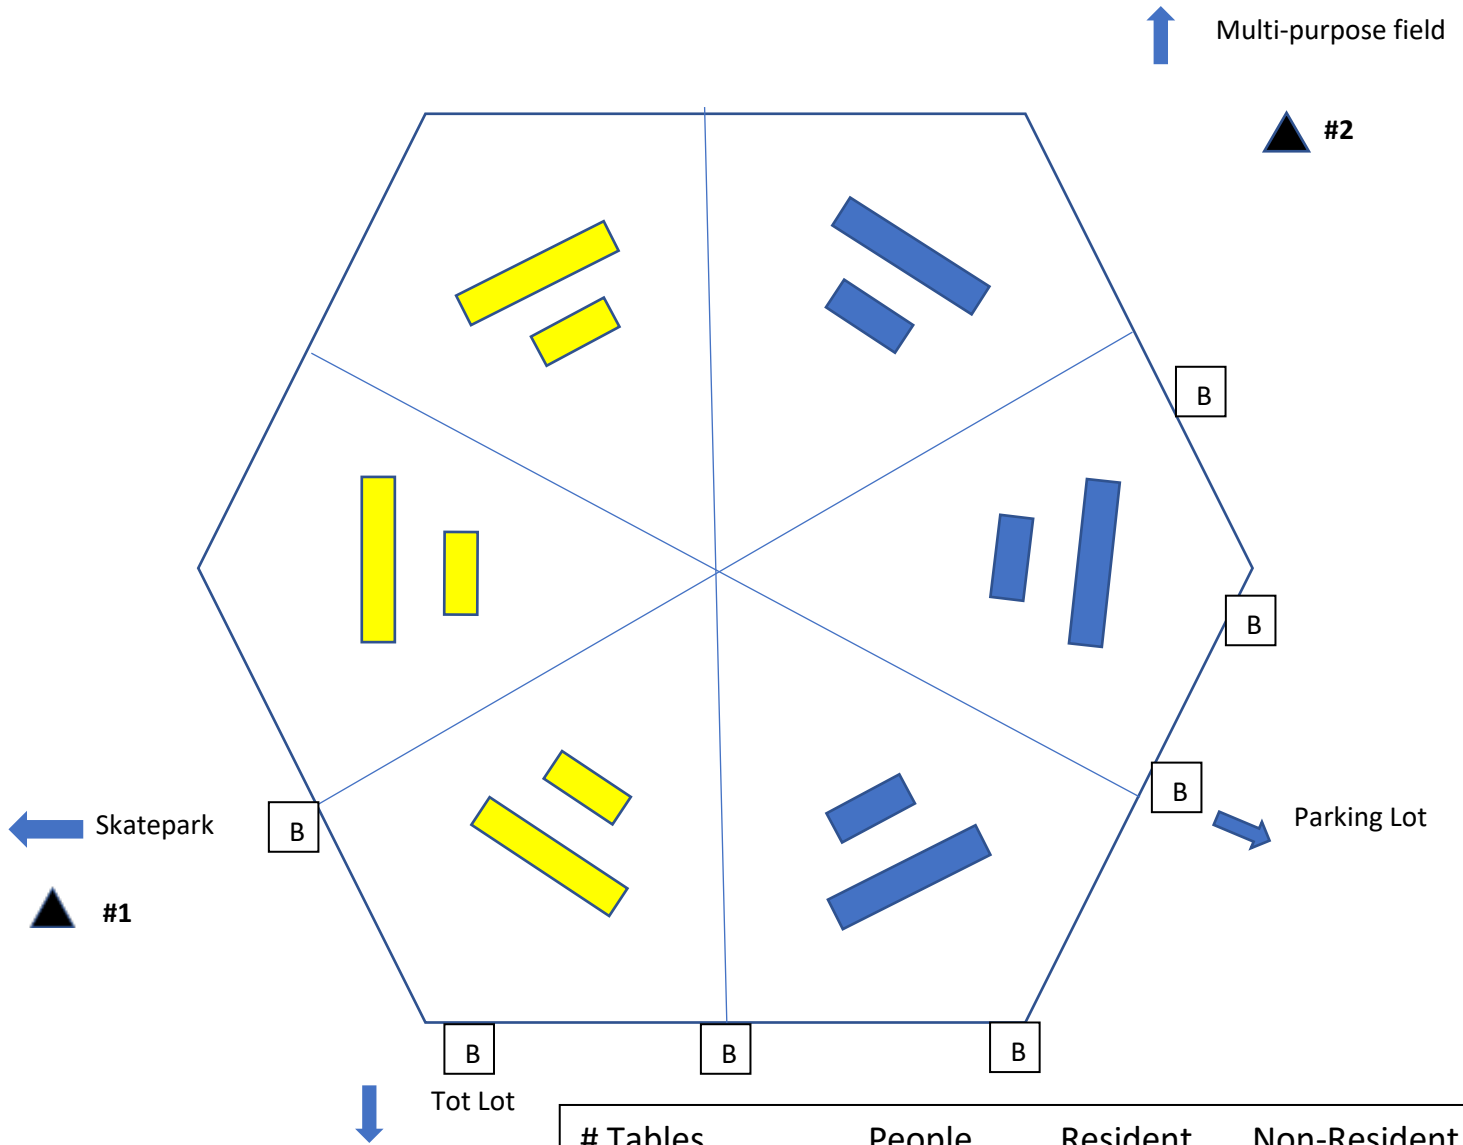

# WOODGLEN VISTA PICNIC SHELTER

10250 Woodglen Vista Drive  
Santee, CA 92071

**KEY:**

**B** Barbecue

▲ Inflatable (jump) Area\*

**\*No Electrical Available**

# Tables	People	Resident	Non-Resident
Yellow	75	\$19/hr	\$23/hr
Blue	75	\$19/hr	\$23/hr

\*Picnic Shelters are reserved in 4-hour time blocks:

8:30am-12:30pm

1:00pm-5:00pm

\*Additional Space is required for inflatable bounce houses or jumpies for an additional fee.